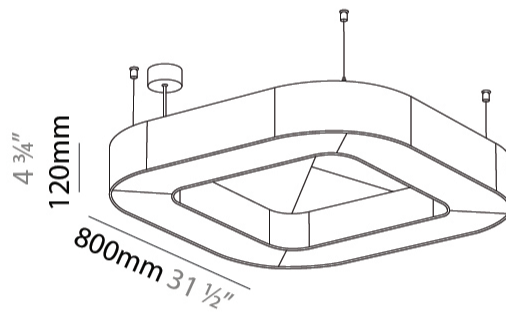

GENERAL

Series: Quantum Acoustic
Brand: Prolicht
Division: Architectural
Mounting Type: Suspension
Mounting Location: Ceiling
Subcategory: Acoustic

PHYSICAL

Shape: Round
Length (mm): 800
Length (in): 31 ½
Width (mm): 800
Width (in): 31 ½
Height (mm): 120
Height (in): 4 ¾
Light Distribution: Direct
Diffuser: PMMA - Opal / Micro-Prism
Fixture Finish: SSR / BKV / CWI / CRY / HAB / UFT / ITA / RUA / FTG / MYG / LOD / PUS / FRO / FUP / KIA / POP / BLS / SPG / MEY / GOH / GUM / CHC / COM / ABZ / JAG / OBR / MOS / ROR
Accent Finish: ANC / ASH / BNA / BTC / BZE / CEL / EGG / EVG / FOG / FOS / FST / FUA / IRI / IRO / KHA / LIC / LIM / MER / MSN / MUS / ONX / PEA / PLU / POL / PPY / RAY / ROY / RST / STE / SWD / TAN / TAU
Fixture Material: Aluminum
Cable Details: 2 000mm / 78 3/4" or 6 000mm / 236 1/4" Transparent Cable

ELECTRICAL

Lamp Type: LED (Zhaga Standard)
Input Wattage (W): 118
Total Output Wattage (W): 107.3
Dimming: Non-Dimmable
Driver Included: Yes
Driver Location: Integrated
Driver Type: Constant Current - Universal
Driver Class: Class 2
Input Voltage (V): 120 - 277

LED

Color Temperature (*K): 2700 / 3000 / 3500 / 4000
Max. Delivered Lumen (lm): 3319 / 3435 / 4034 / 3493
Nominal Lumen (lm): 5107 / 5285 / 6206 / 5373
CRI: >90 CRI
Lamp Life (hrs): 50000

OPTICAL

RATINGS AND CERTIFICATIONS

Certified By: CSA Certified to UL and CSA Standards
IP rating: IP20