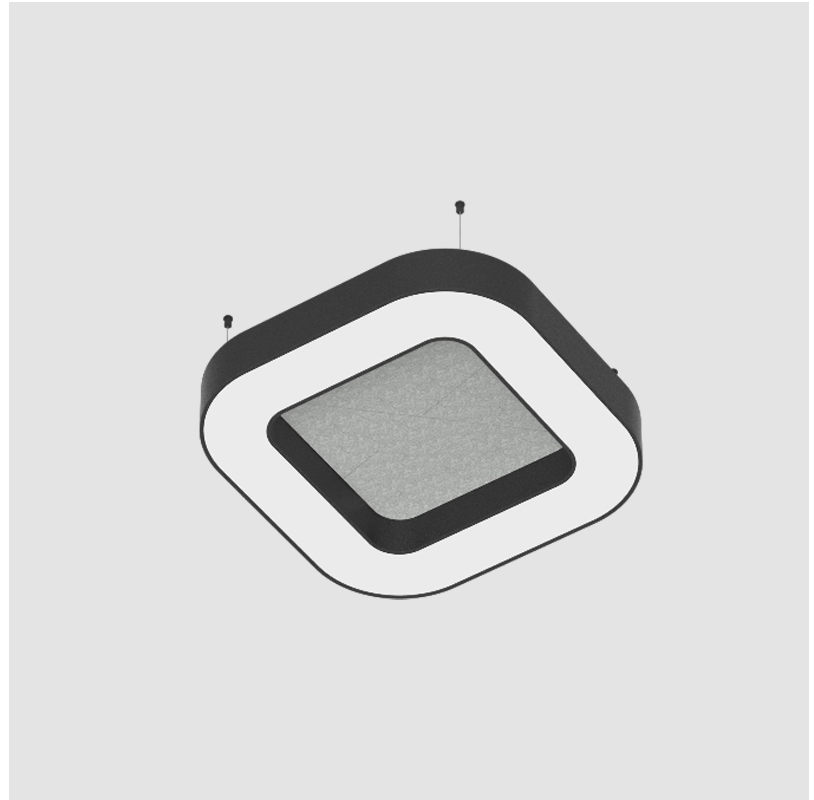

GENERAL

Series: Quantum Acoustic
Brand: Prolicht
Division: Architectural
Mounting Type: Suspension
Mounting Location: Ceiling
Subcategory: Acoustic

PHYSICAL

Shape: Round
Length (mm): 800
Length (in): 31 ½
Width (mm): 800
Width (in): 31 ½
Height (mm): 120
Height (in): 4 ¾
Light Distribution: Direct
Diffuser: PMMA - Opal / Micro-Prism
Fixture Finish: SSR / BKV / CWI / CRY / HAB / UFT / ITA / RUA / FTG / MYG / LOD / PUS / FRO / FUP / KIA / POP / BLS / SPG / MEY / GOH / GUM / CHC / COM / ABZ / JAG / OBR / MOS / ROR
Accent Finish: ANC / ASH / BNA / BTC / BZE / CEL / EGG / EVG / FOG / FOS / FST / FUA / IRI / IRO / KHA / LIC / LIM / MER / MSN / MUS / ONX / PEA / PLU / POL / PPY / RAY / ROY / RST / STE / SWD / TAN / TAU
Fixture Material: Aluminum
Cable Details: 2 000mm / 78 3/4" or 6 000mm / 236 1/4" Transparent Cable

ELECTRICAL

Lamp Type: LED (Zhaga Standard)
Input Wattage (W): 118
Total Output Wattage (W): 107.3
Dimming: Non-Dimmable
Driver Included: Yes
Driver Location: Integrated
Driver Type: Constant Current - Universal
Driver Class: Class 2
Input Voltage (V): 120 - 277

LED

Color Temperature (*K): 2700 / 3000 / 3500 / 4000
Max. Delivered Lumen (lm): 3319 / 3435 / 4034 / 3493
Nominal Lumen (lm): 5107 / 5285 / 6206 / 5373
CRI: >90 CRI
Lamp Life (hrs): 50000

OPTICAL

RATINGS AND CERTIFICATIONS

Certified By: CSA Certified to UL and CSA Standards
IP rating: IP20