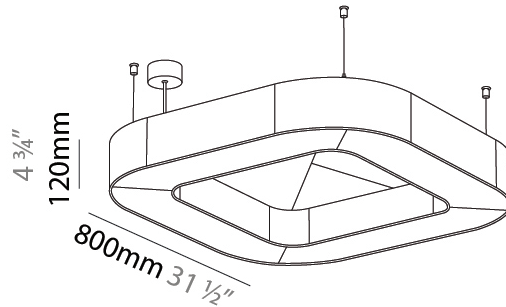

base number   LED Dimming   Color Temperature   Finishes (Diamond)   Finish Options   Diffuser Options   Cable Length

1. To build a product code in our configurator select the specify button on the base model # product page
2. To build a manual product code on this datasheet choose from the options listed below in blue font and add the suffix to the base model #

GENERAL

Series: Quantum Acoustic
Brand: Prolicht
Division: Architectural
Mounting Type: Suspension
Mounting Location: Ceiling
Subcategory: Acoustic

PHYSICAL

Shape: Round
Length (mm): 800
Length (in): 31 1/2
Width (mm): 800
Width (in): 31 1/2
Height (mm): 120
Height (in): 4 3/4
Light Distribution: Direct
Diffuser: PMMA - Opal / Micro-Prism
Fixture Finish: SSR / BKV / CWI / CRY / HAB / UFT / ITA / RUA / FTG / MYG / LOD / PUS / FRO / FUP / KIA / POP / BLS / SPG / MEY / GOH / GUM / CHC / COM / ABZ / JAG / OBR / MOS / ROR
Accent Finish: ANC / ASH / BNA / BTC / BZE / CEL / EGG / EVG / FOG / FOS / FST / FUA / IRI / IRO / KHA / LIC / LIM / MER / MSN / MUS / ONX / PEA / PLU / POL / PPY / RAY / ROY / RST / STE / SWD / TAN / TAU
Fixture Material: Aluminum
Cable Details: 2 000mm / 78 3/4" or 6 000mm / 236 1/4" Transparent Cable

ELECTRICAL

Lamp Type: LED (Zhaga Standard)
Input Wattage (W): 58.7

LED

Color Temperature (°K): 2700 / 3000 / 3500 / 4000
Max. Delivered Lumen (lm): Max 6423
Nominal Lumen (lm): Max 8759
CRI: >90 CRI
Lamp Life (hrs): 50000

OPTICAL

RATINGS AND CERTIFICATIONS

Certified By: CSA Certified to UL and CSA Standards
IP rating: IP20